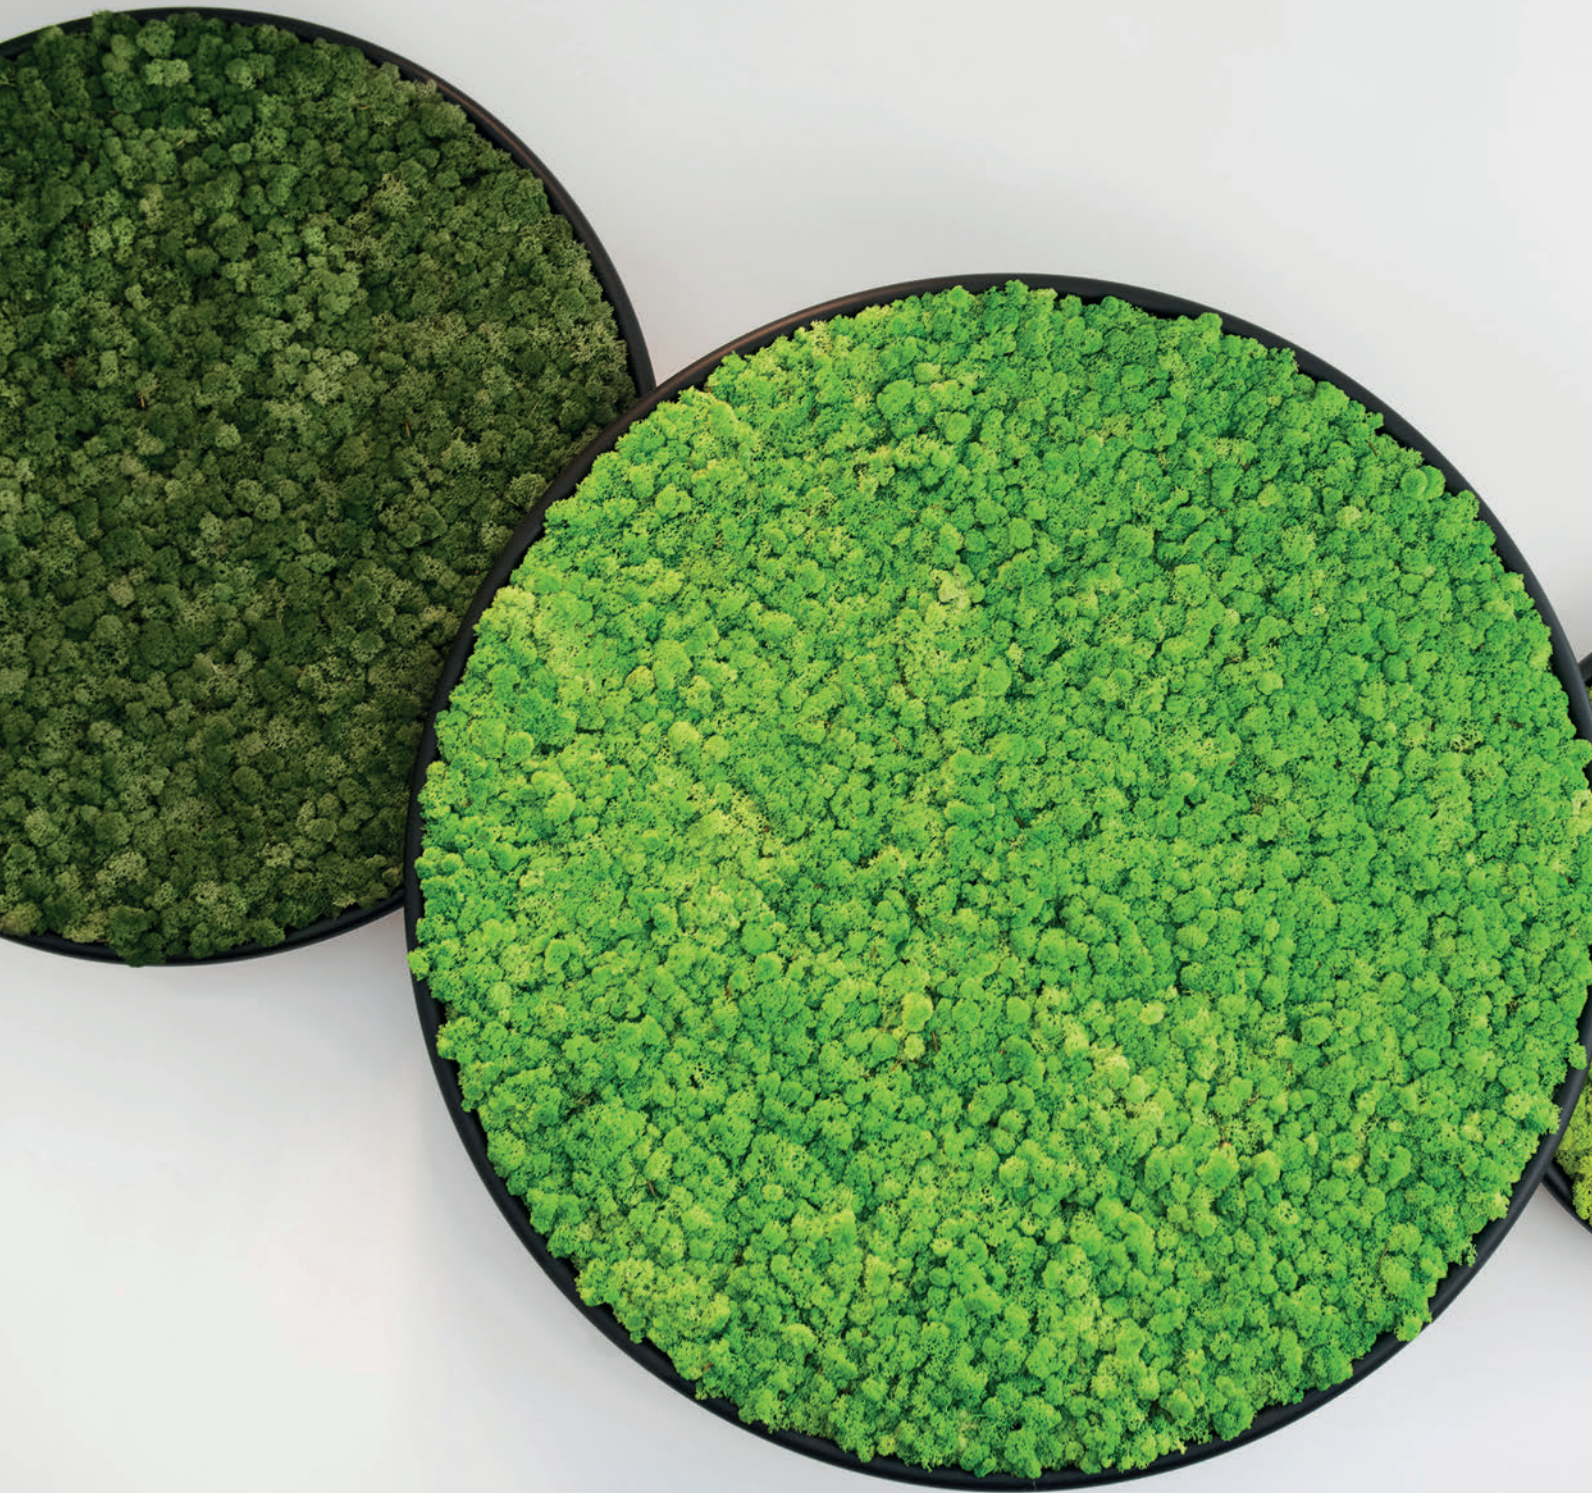

G-CIRCLES
Medium / Large / Small
Ausführung: Mattschwarz
Füllungen: Reindeer Moos
Mentha (54) LightGrass
(79) Apple (55)