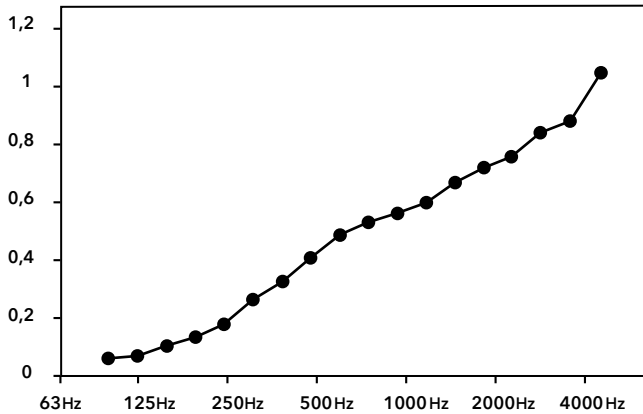

- **Origin** — Handpicked in Europe
- **Durability** — 100% Maintenance free
  Keeps its form, color & texture for 3 to 5 years
  (Avoid direct sunlight on the moss to preserve its color)
- **Health** — Non-toxic
  Non-allergen

Acoustic absorption index (α_s) depending on Frequency (Hz)