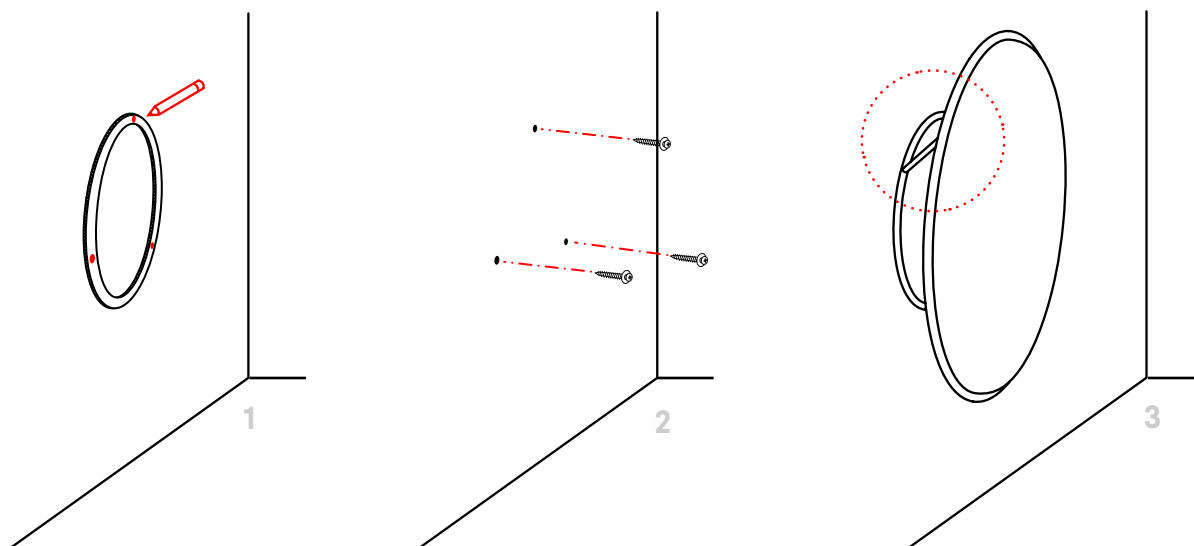

4. FIXING SYSTEMS (1/2)

WALL MOUNTING (3 points fixation "spin to lock")

Materials needed:

3a