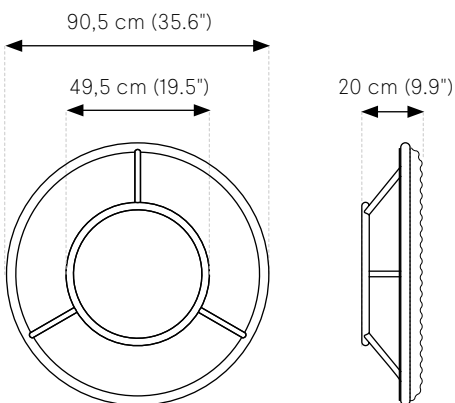

Greenmood

PRODUCT SPECIFICATION SHEET

G-CIRCLES

1. MODELS
 2. FRAME FINISHES
 3. FILLINGS
 4. FIXING SYSTEMS
-

1. MODELS (Acoustic wall fixtures or suspensions — 3 sizes)

G-Circle SMALL

-  **Weight** — Gross weight (±15%): 7 kg (15 lbs)
-  **Materials** — Front Circle: Aluminium tube Ø 25 mm (1")
Back Circle: Aluminium tube Ø 20 mm (3/4")
Frame links: Aluminium tubes Ø 15 mm (5/8")
Backing panel: Cork layer 3mm (1/8")
-  **Finishes** — Powder coatings: Matte White — RAL 9010
Matte Black — RAL 9005
Corten
Gold
-  **Fillings** — Reindeer Moss (Lichen)
Ball Moss
Provence Moss
Forest (Wild plants)
Mirror
Magnetic Whiteboard

G-Circle MEDIUM

-  **Weight** — Gross weight (±15%): 12 kg (26 lbs)
-  **Materials** — Front Circle: Aluminium tube Ø 25 mm (1")
Back Circle: Aluminium tube Ø 20 mm (3/4")
Frame links: Aluminium tubes Ø 15 mm (5/8")
Backing panel: Cork layer 3mm (1/8")
-  **Finishes** — Powder Coatings: Matte White — RAL 9010
Matte Black — RAL 9005
Corten
Gold
-  **Fillings** — Reindeer Moss (Lichen)
Ball Moss
Provence Moss
Forest (Wild plants)
Mirror
Magnetic Whiteboard

G-Circle LARGE

-  **Weight** — Gross weight (±15%): 16 kg (35 lbs)
-  **Materials** — Front Circle: Aluminium tube Ø 25 mm (1")
Back Circle: Aluminium tube Ø 20 mm (3/4")
Frame links: Aluminium tubes Ø 15 mm (5/8")
Backing panel: Cork layer 3mm (1/8")
-  **Finishes** — Powder Coatings: Matte White — RAL 9010
Matte Black — RAL 9005
Corten
Gold
-  **Fillings** — Reindeer Moss (Lichen)
Ball Moss
Provence Moss
Forest (Wild plants)
Mirror
Magnetic Whiteboard