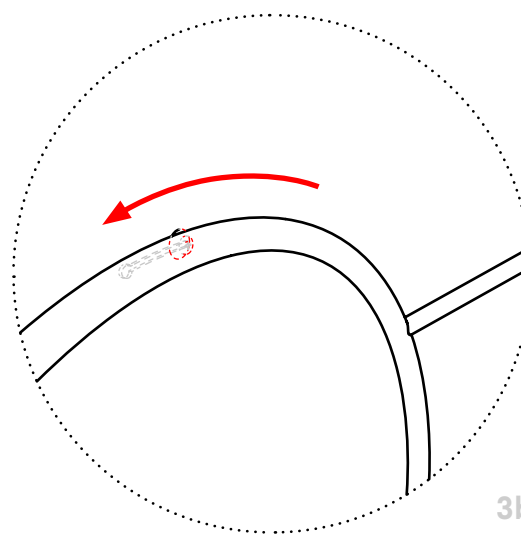

4. FIXING SYSTEMS (1/2)

WALL MOUNTING (3 points fixation "spin to lock")

Materials needed:

3b