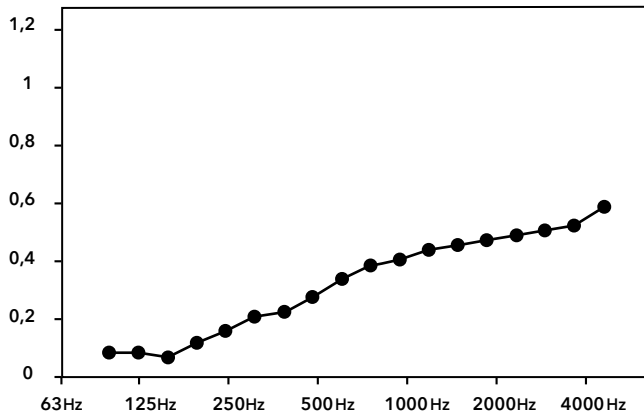

- **Origin** – Handpicked in Europe (Scandinavia)
- **Security** – Naturally Fire-retardant (ISO 11925-2, certificate available)
- **Durability** – 100% Maintenance free (avoid direct sunlight)
  Keeps its form, color & texture for 5 to 10 years
- **Health** – Non-toxic
  Non-allergen

Acoustic absorption index (α_s) depending on Frequency (Hz)