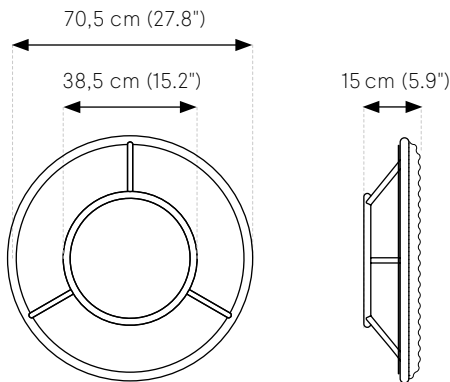

Greenmood

PRODUCT SPECIFICATION SHEET

G-CIRCLES

1. MODELS
 2. FRAME FINISHES
 3. FILLINGS
 4. FIXING SYSTEMS
-

1. MODELS (Acoustic wall fixtures or suspensions — 3 sizes)

G-Circle SMALL

-  **Weight** — Gross weight (±15%): 7 kg (15 lbs)
-  **Materials** — Front Circle: Aluminium tube Ø 25 mm (1")
Back Circle: Aluminium tube Ø 20 mm (3/4")
Frame links: Aluminium tubes Ø 15 mm (5/8")
Backing panel: Cork layer 3mm (1/8")
-  **Finishes** — Powder coatings: Matte White — RAL 9010
Matte Black — RAL 9005
Corten
Gold
-  **Fillings** — Reindeer Moss (Lichen)
Ball Moss
Provence Moss
Forest (Wild plants)
Mirror
Magnetic Whiteboard

G-Circle MEDIUM

-  **Weight** — Gross weight (±15%): 12 kg (26 lbs)
-  **Materials** — Front Circle: Aluminium tube Ø 25 mm (1")
Back Circle: Aluminium tube Ø 20 mm (3/4")
Frame links: Aluminium tubes Ø 15 mm (5/8")
Backing panel: Cork layer 3mm (1/8")
-  **Finishes** — Powder Coatings: Matte White — RAL 9010
Matte Black — RAL 9005
Corten
Gold
-  **Fillings** — Reindeer Moss (Lichen)
Ball Moss
Provence Moss
Forest (Wild plants)
Mirror
Magnetic Whiteboard

G-Circle LARGE

-  **Weight** — Gross weight (±15%): 16 kg (35 lbs)
-  **Materials** — Front Circle: Aluminium tube Ø 25 mm (1")
Back Circle: Aluminium tube Ø 20 mm (3/4")
Frame links: Aluminium tubes Ø 15 mm (5/8")
Backing panel: Cork layer 3mm (1/8")
-  **Finishes** — Powder Coatings: Matte White — RAL 9010
Matte Black — RAL 9005
Corten
Gold
-  **Fillings** — Reindeer Moss (Lichen)
Ball Moss
Provence Moss
Forest (Wild plants)
Mirror
Magnetic Whiteboard