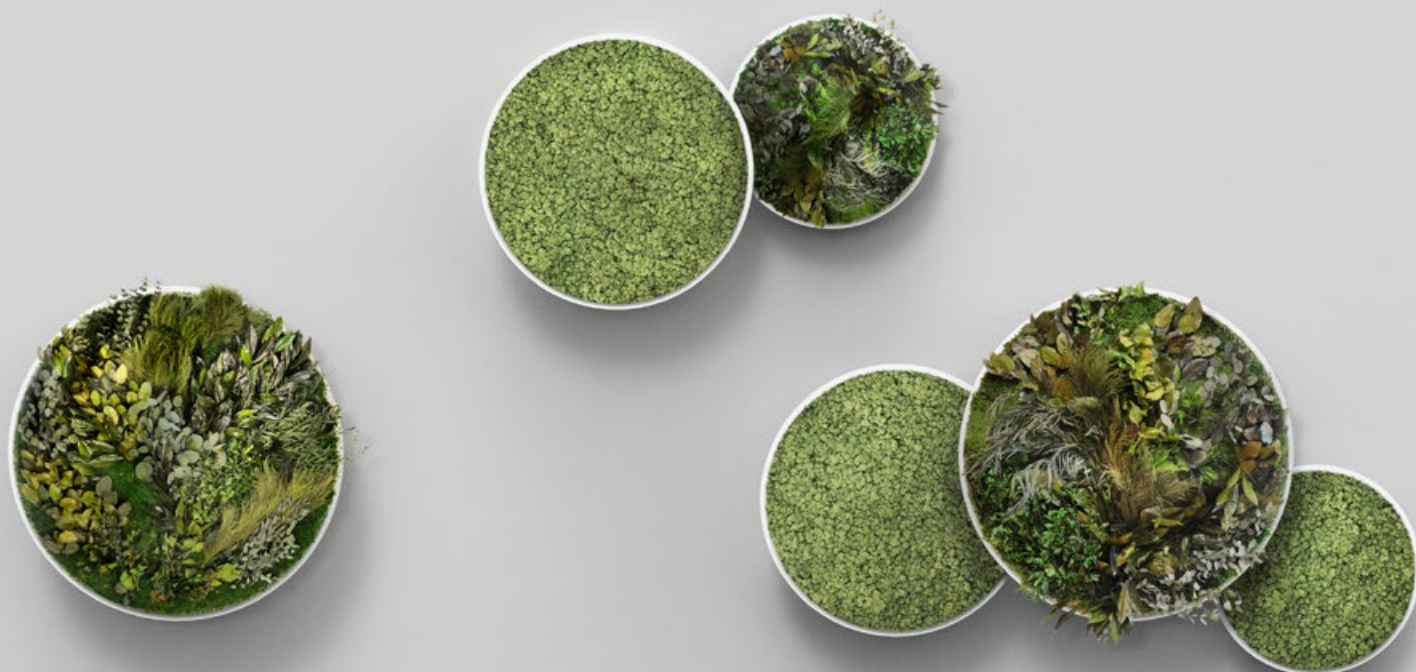

Greenmood

PRODUCT SPECIFICATION SHEET

G-CIRCLES

1. MODELS
 2. FRAME FINISHES
 3. FILLINGS
 4. FIXING SYSTEMS
-

1. MODELS (Acoustic wall fixtures or suspensions — 3 sizes)

G-Circle SMALL

-  **Weight** — Gross weight (±15%): 7 kg (15 lbs)
-  **Materials** — Front Circle: Aluminium tube Ø 25 mm (1")
Back Circle: Aluminium tube Ø 20 mm (3/4")
Frame links: Aluminium tubes Ø 15 mm (5/8")
Backing panel: Cork layer 3mm (1/8")
-  **Finishes** — Powder coatings: Matte White — RAL 9010
Matte Black — RAL 9005
Corten
Gold
-  **Fillings** — Reindeer Moss (Lichen)
Ball Moss
Provence Moss
Forest (Wild plants)
Mirror
Magnetic Whiteboard

G-Circle MEDIUM

-  **Weight** — Gross weight (±15%): 12 kg (26 lbs)
-  **Materials** — Front Circle: Aluminium tube Ø 25 mm (1")
Back Circle: Aluminium tube Ø 20 mm (3/4")
Frame links: Aluminium tubes Ø 15 mm (5/8")
Backing panel: Cork layer 3mm (1/8")
-  **Finishes** — Powder Coatings: Matte White — RAL 9010
Matte Black — RAL 9005
Corten
Gold
-  **Fillings** — Reindeer Moss (Lichen)
Ball Moss
Provence Moss
Forest (Wild plants)
Mirror
Magnetic Whiteboard

Acoustic absorption index (α_s) depending on Frequency (Hz)

FOREST (Custom handmade compositions using various foliage species on a flat moss background)

-  **Origin** — Handpicked in Europe
-  **Durability** — 100% Maintenance free
Keeps its form, color & texture for 3 to 5 years
(Avoid direct sunlight on the foliage to preserve their color)
-  **Health** — Non-toxic
Non-allergen

3X screw with washer
(and eventually dowels)