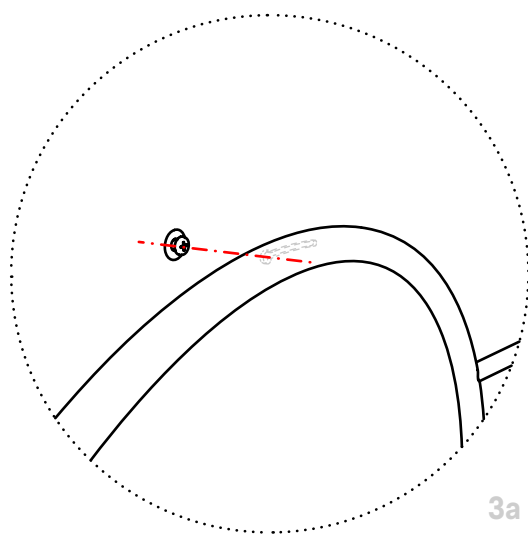

4. FIXING SYSTEMS (1/2)

WALL MOUNTING (3 points fixation "spin to lock")

Materials needed:

3a