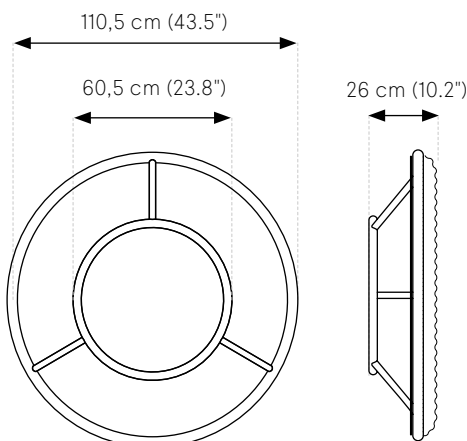

Greenmood

PRODUCT SPECIFICATION SHEET

G-CIRCLES

1. MODELS
 2. FRAME FINISHES
 3. FILLINGS
 4. FIXING SYSTEMS
-

1. MODELS (Acoustic wall fixtures or suspensions — 3 sizes)

G-Circle SMALL

-  **Weight** — Gross weight (±15%): 7 kg (15 lbs)
-  **Materials** — Front Circle: Aluminium tube Ø 25 mm (1")
Back Circle: Aluminium tube Ø 20 mm (3/4")
Frame links: Aluminium tubes Ø 15 mm (5/8")
Backing panel: Cork layer 3mm (1/8")
-  **Finishes** — Powder coatings: Matte White — RAL 9010
Matte Black — RAL 9005
Corten
Gold
-  **Fillings** — Reindeer Moss (Lichen)
Ball Moss
Provence Moss
Forest (Wild plants)
Mirror
Magnetic Whiteboard

G-Circle MEDIUM

-  **Weight** — Gross weight (±15%): 12 kg (26 lbs)
-  **Materials** — Front Circle: Aluminium tube Ø 25 mm (1")
Back Circle: Aluminium tube Ø 20 mm (3/4")
Frame links: Aluminium tubes Ø 15 mm (5/8")
Backing panel: Cork layer 3mm (1/8")
-  **Finishes** — Powder Coatings: Matte White — RAL 9010
Matte Black — RAL 9005
Corten
Gold
-  **Fillings** — Reindeer Moss (Lichen)
Ball Moss
Provence Moss
Forest (Wild plants)
Mirror
Magnetic Whiteboard

G-Circle LARGE

-  **Weight** — Gross weight (±15%): 16 kg (35 lbs)
-  **Materials** — Front Circle: Aluminium tube Ø 25 mm (1")
Back Circle: Aluminium tube Ø 20 mm (3/4")
Frame links: Aluminium tubes Ø 15 mm (5/8")
Backing panel: Cork layer 3mm (1/8")
-  **Finishes** — Powder Coatings: Matte White — RAL 9010
Matte Black — RAL 9005
Corten
Gold
-  **Fillings** — Reindeer Moss (Lichen)
Ball Moss
Provence Moss
Forest (Wild plants)
Mirror
Magnetic Whiteboard

3. FILLINGS (3/3)

MIRROR

- i** Details
- High quality mirror inlaid in the structure (frame higher than mirror's surface)
- Thickness: 3 mm (0.12")

MAGNETIC WHITEBOARD

- i** Details
- Steel covered with high quality Dry-erase Whiteboard sheet
- Panel inlaid in the structure (frame higher than whiteboard's surface)
- Thickness: 1 mm (0.04")