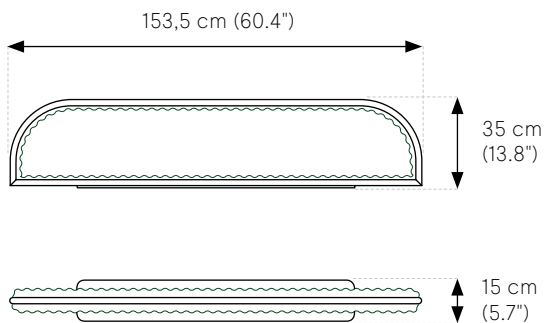

Greenmood

PRODUCT SPECIFICATION SHEET

G-DESKS

1. MODELS
 2. FRAME FINISHES
 3. FILLINGS
-

1. MODELS (Free standing desk dividers — Double Sided — 3 sizes)

G-Desk SMALL

Weight — Gross Weight ($\pm 10\%$): 9 kg (20 lbs)

Materials — Frame: Aluminium tubes \varnothing 25 mm (0.98")
Base: Aluminium plate 3 mm (0.12") thick

Finishes — Powder coatings: Matte White — RAL 9010
Matte Black — RAL 9005
Corten
Gold

Fillings — Reindeer Moss (Lichen)
Ball Moss
Provence Moss
Forest (Wild plants)

G-Desk MEDIUM

Weight — Gross Weight ($\pm 10\%$): 13 kg (30 lbs)

Materials — Frame: Aluminium tubes \varnothing 25 mm (0.98")
Base: Aluminium plate 3 mm (0.12") thick")

Finishes — Powder Coatings: Matte White — RAL 9010
Matte Black — RAL 9005
Corten
Gold