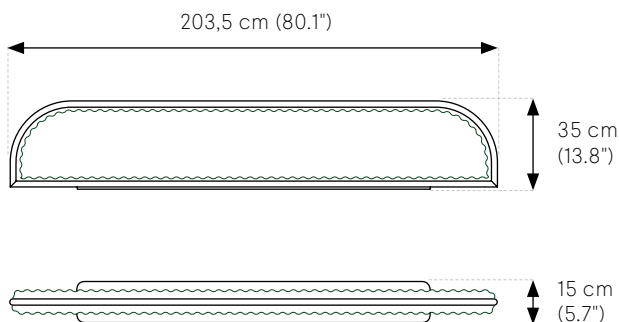

G-Desk LARGE

Weight — Gross Weight ($\pm 10\%$): 18 kg (40 lbs)

Materials — Frame: Aluminium tubes $\varnothing$ 25 mm (0.98")
Base: Aluminium plate 3 mm (0.12") thick

Finishes — Powder Coatings: Matte White — RAL 9010
Matte Black — RAL 9005
Corten
Gold

Fillings — Reindeer Moss (Lichen)
Ball Moss
Provence Moss