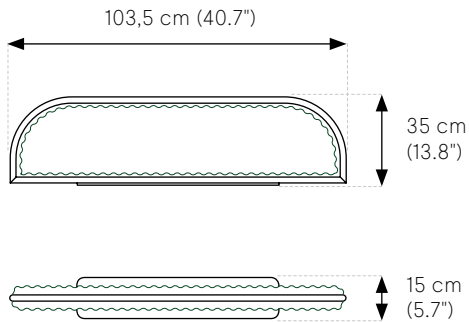

Greenmood

PRODUCT SPECIFICATION SHEET

G-DESKS

1. MODELS
 2. FRAME FINISHES
 3. FILLINGS
-

1. MODELS (Free standing desk dividers — Double Sided — 3 sizes)

G-Desk SMALL

Weight — Gross Weight ($\pm 10\%$): 9 kg (20 lbs)

G-Desk MEDIUM

Weight — Gross Weight ($\pm 10\%$): 13 kg (30 lbs)

Materials — Frame: Aluminium tubes \varnothing 25 mm (0.98")
Base: Aluminium plate 3 mm (0.12") thick")

Finishes — Powder Coatings: Matte White — RAL 9010
Matte Black — RAL 9005
Corten
Gold