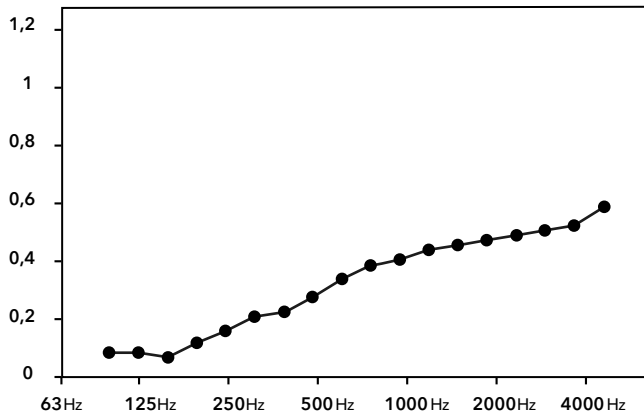

- **Origin** – Handpicked in Europe (Scandinavia)
- **Security** – Naturally Fire-retardant (ISO 11925-2, certificate available)
- **Durability** – 100% Maintenance free (avoid direct sunlight)
  Keeps its form, color & texture for 5 to 10 years
- **Health** – Non-toxic
  Non-allergen

Acoustic absorption index (α_s) depending on Frequency (Hz)