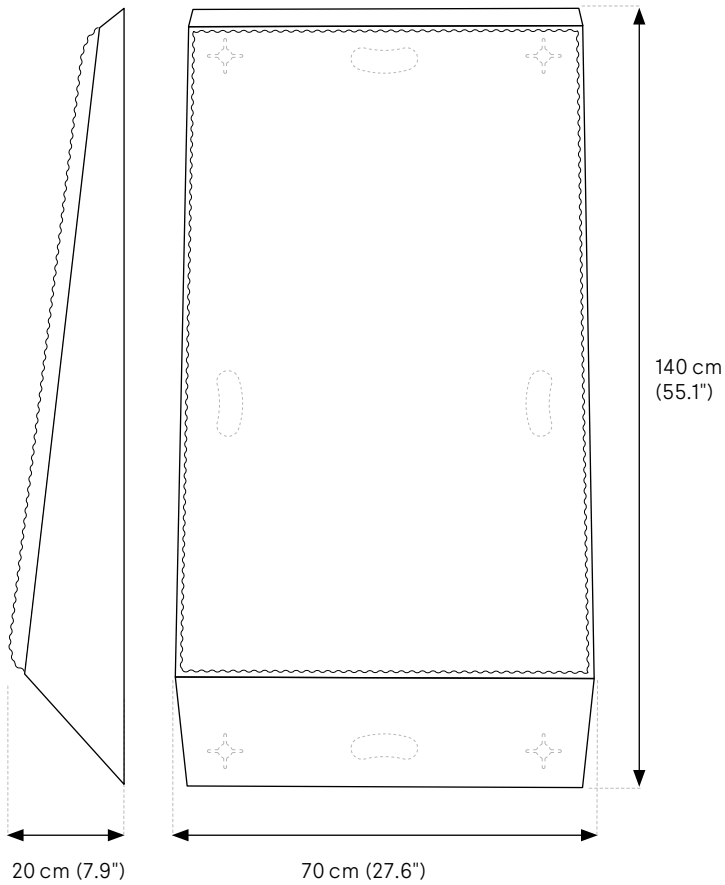

#### **PERSPECTIVE LINES** (Acoustic wall fixture – One size)

**Weight** — Gross weight ( $\pm 10\%$ ): 18 kg (40 lbs)

**Materials** — Aluminium sheets 3 mm (1/8") thick

**Finishes** — Powder coatings: Matte White – RAL9010  
Matte Black – RAL9005  
Corten  
Gold